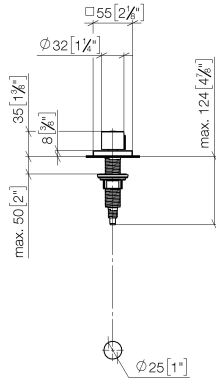

Strainer waste with control handle - Chrome

LOT

10 711 970

- control for single basin
- including adapter for Bowden cable

Fits LOT

	Chrome	10 711 970-00
	Brushed Platinum	10 711 970-06
	Platinum	10 711 970-08
	Durabress (23kt Gold)	10 711 970-09
	Dark Chrome	10 711 970-19
	Brushed Durabress (23kt Gold)	10 711 970-28
	Matte Black	10 711 970-33
	Brushed Champagne (22kt Gold)	10 711 970-46
	Champagne (22kt Gold)	10 711 970-47
	Brushed Chrome	10 711 970-93
	Brushed Dark Platinum	10 711 970-99

Strainer waste with control handle - Chrome

LOT

10 711 970

mm [inches]

10 711 970

Parts for other finishes can be found here: Brushed Platinum

Spare parts list

No.	Item Number	Name	Quantity used	Delivery time
1	09 20 97 030-00	handle	1	10
2	90 12 12 002 00 90	fixing cap	1	2
3	09 27 87 007-00	rosette	1	10
4	90 14 10 043 00 90	seal	1	2
5	09 14 10 042 90	seal	1	2
6	09 29 06 087-00	spindle	1	10
7	04 30 01 029 00 90	adaptor	1	2
8	09 24 03 175 90	adaptor	1	2
9	09 11 10 073-07	connection	1	30
10	09 11 10 074-07	connection	1	30
11	09 11 10 079-07	connection	1	30
12	09 30 11 087 90	disc	1	2
13	09 23 30 024-07	nut	1	30